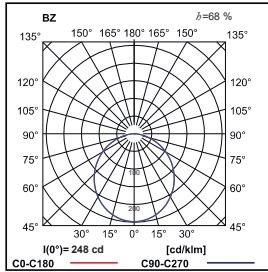

PRISON LED

PRISON LED

PRISON LED 5200LM PC E
IP65 840 / 1200X300

PRISON LED 5200LM PC E IP65
840 1200X300

h[m]	∅ [m]	E_{av} [lux]
1	2,75	817
2	5,50	204
3	8,25	90
4	11,0	51
5	13,7	32